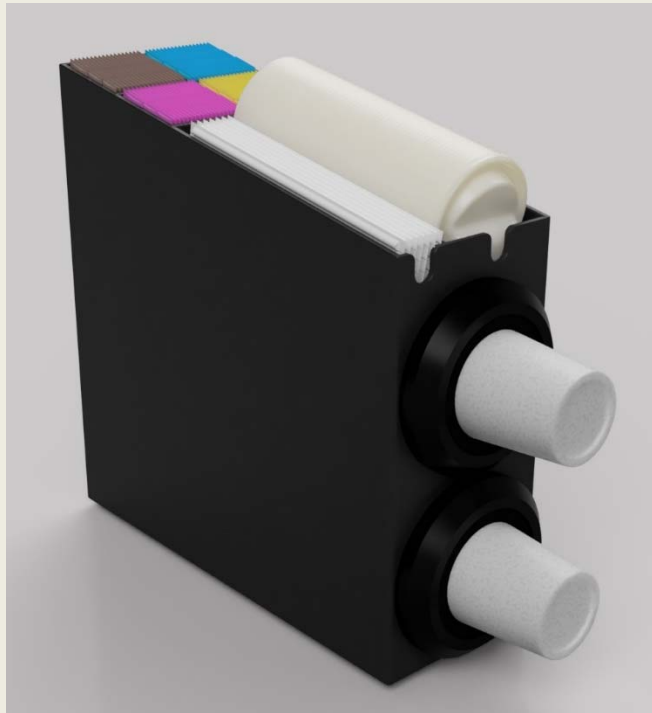

# E.D.A. International Corp.

Introducing our new ultra-compact countertop cup dispenser!

## Cafecito:

This ultra -compact Countertop Cup & Lid Dispensing Cabinet features SLR-1S baffle-type cup dispensers combined with a durable and stylish polystyrene cabinet specifically designed for limited space applications in coffee shops, cafes, coffee stations, smaller c-stores, and food courts. Unique cabinet design incorporates a high impact ABS plastic top to provide storage for lids, straws, stir-sticks and condiment packets.

| Model Number                     | Number of SLR-1S dispensers | Cup Sizes                      | Cup Rim Diameter Range           | Dimensions  |
|----------------------------------|-----------------------------|--------------------------------|----------------------------------|---|
| <b>Cafecito</b><br>(SLR-SL1-2BT) | 2                           | 4 - 24 oz<br>(118 ml - 710 ml) | 2-1/2" - 3-7/8"<br>(64mm - 99mm) | 6-3/4"w x 17-1/4"d x 17-1/4"high<br>(171mm w x 438mm d x 438mm h) |