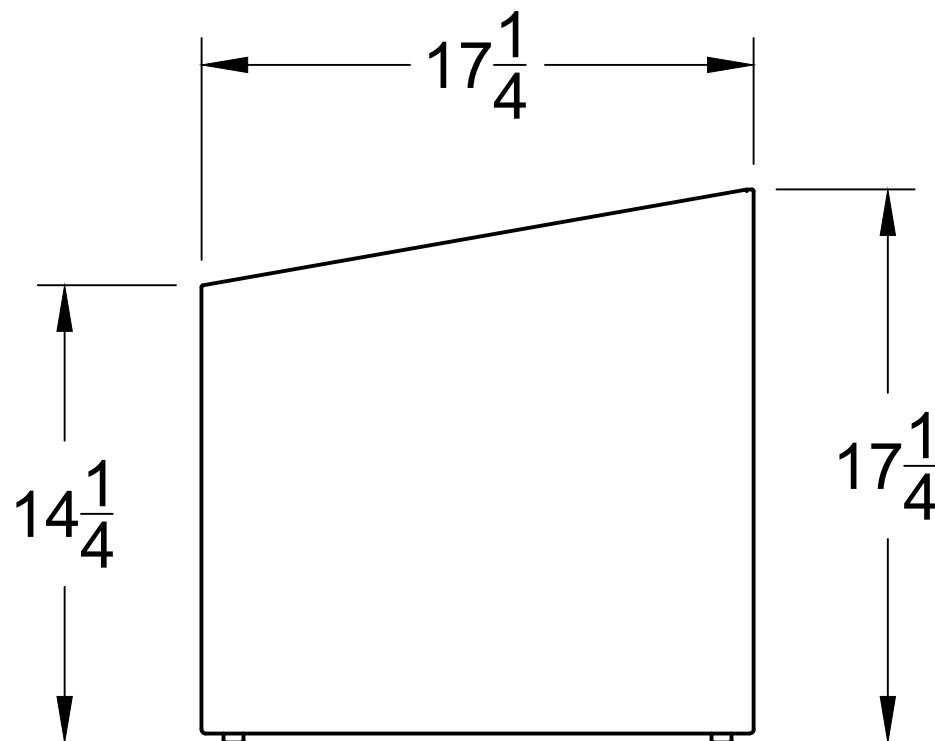

Export Representatives:
E.D.A. International Corp.
4907 SW 75th Ave. , Miami, FL 33155 USA
Phone: (305) 669-1894 ; Fax: (305) 669-1797
sales@edainternational.com
www.edainternational.com

		PROJECT		
		Dispense-Rite		
		TITLE		
		Cafecito (SLR-SL1-2BT)		
APPROVED	SIZE	CODE	DWG NO	REV
CHECKED	B			
DRAWN	Ron Klein	4/18/2023	SCALE 1:6	WEIGHT
			SHEET 1/1